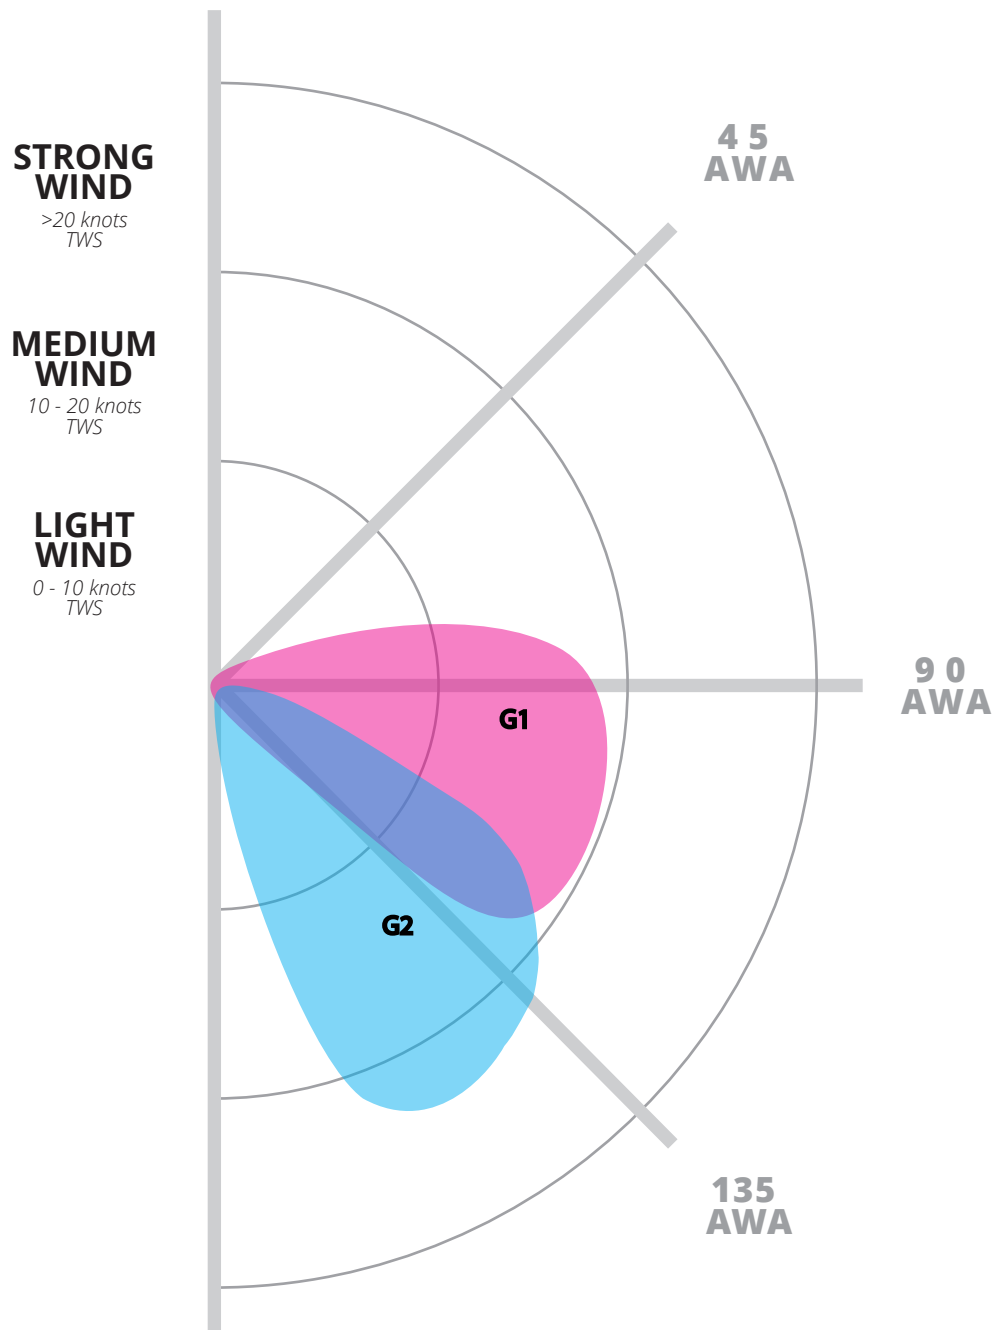

GENNAKER

NYLON

G1 = GKR Avvolgibile

G2 = GENNAKER with or without
snuffer or furling TOP DOWN